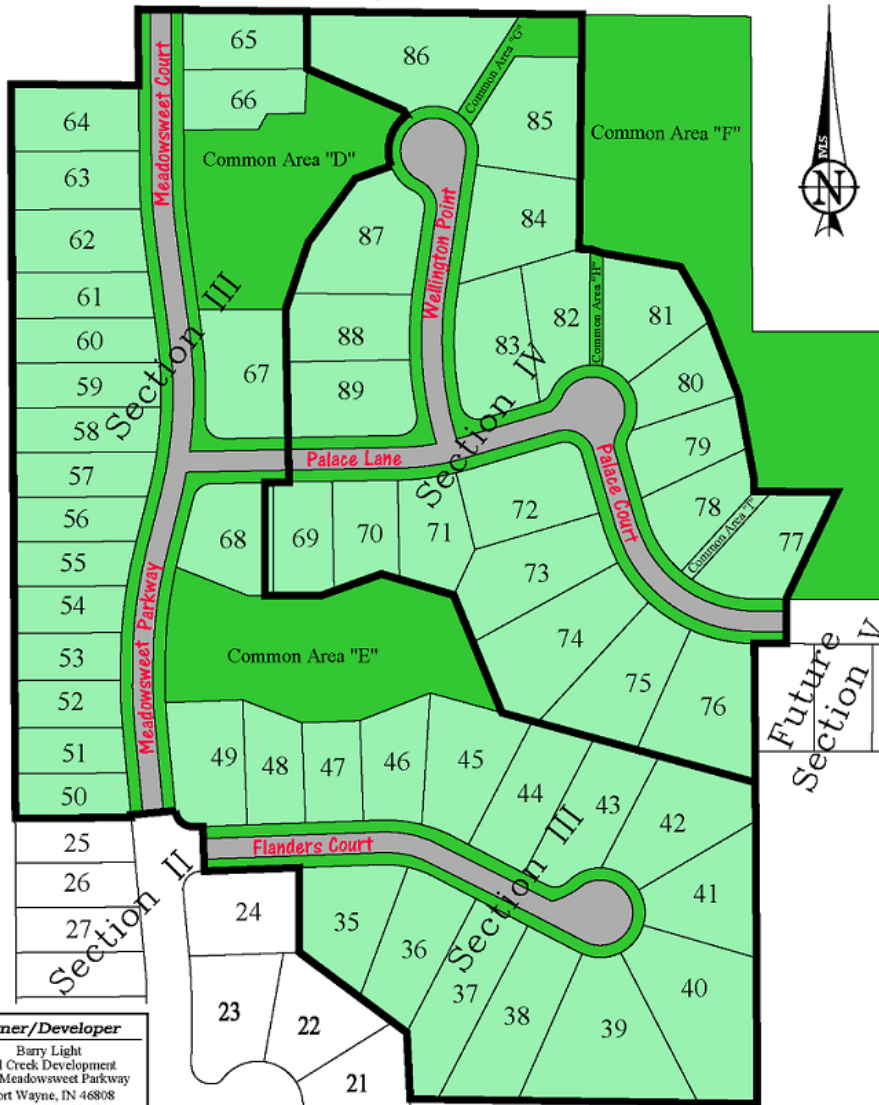

Wellington Reserve, Sections 3 & 4 Fort Wayne, Indiana

Owner/Developer
 Barry Light
 Fall Creek Development
 1821 Meadowsweet Parkway
 Fort Wayne, IN 46808
 Phone: (260) 483-6731