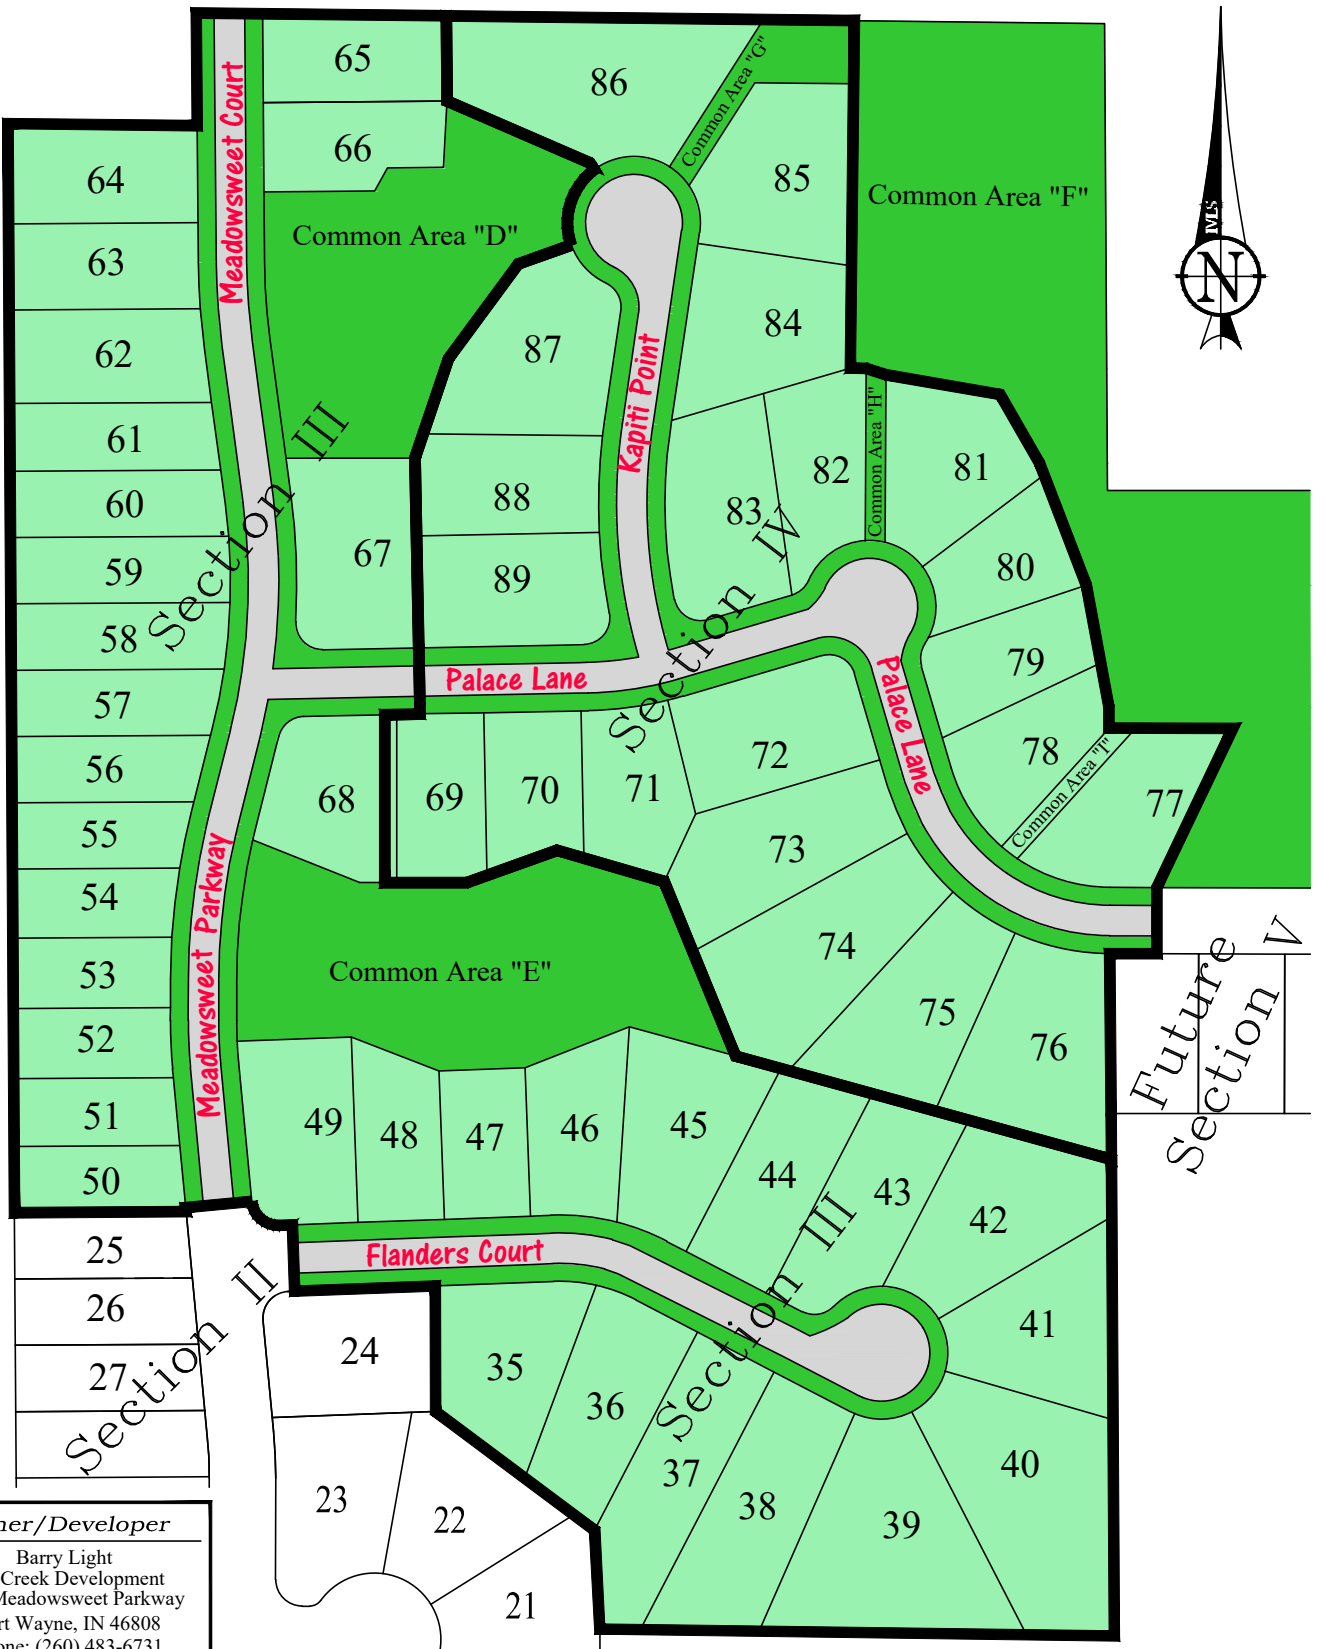

Wellington Reserve, Sections 3 & 4 Fort Wayne, Indiana

Owner/Developer
 Barry Light
 Fall Creek Development
 1821 Meadowsweet Parkway
 Fort Wayne, IN 46808
 Phone: (260) 483-6731