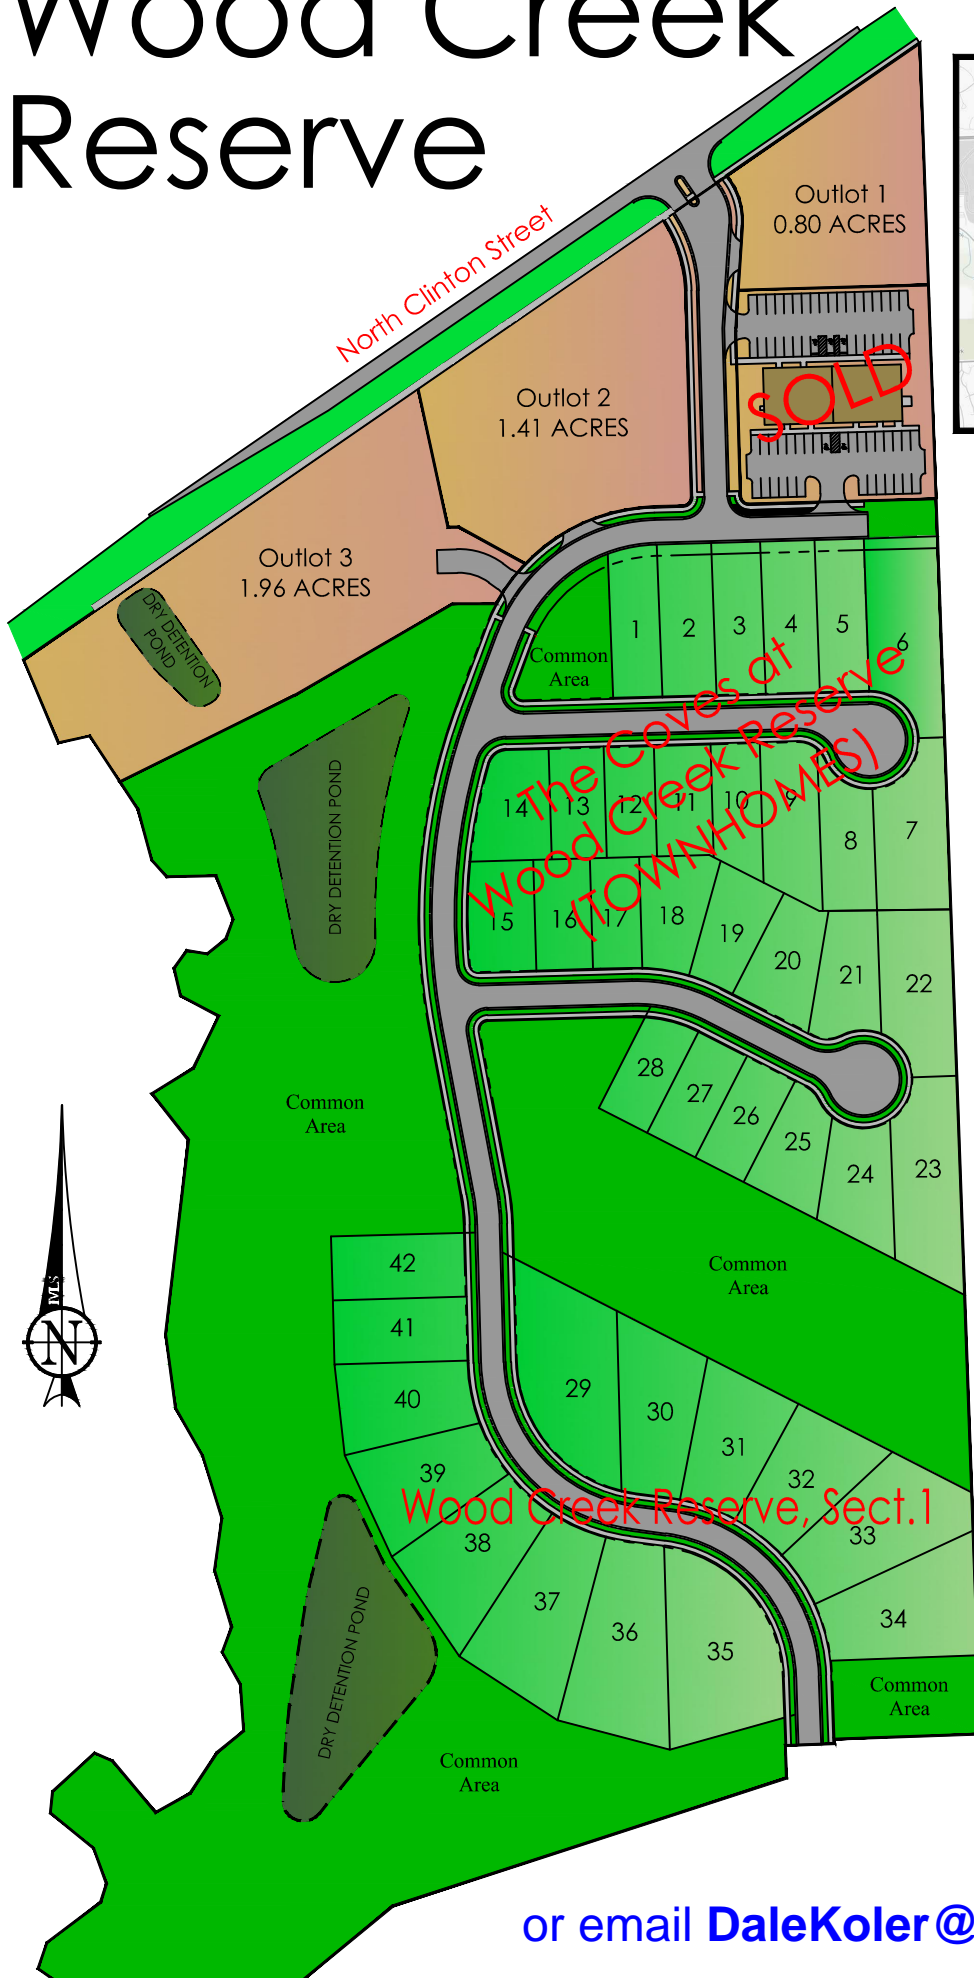

Wood Creek Reserve

Wood Creek Reserve, located at the corner of North Clinton and Mayhew Rd, offers luxury townhomes and single family homes.

Come enjoy beautiful scenic views and maintenance free living. Private cul-de-sac and large open lots backing up to sprawling common areas are just the beginning of what you will find at **Wood Creek Reserve**.